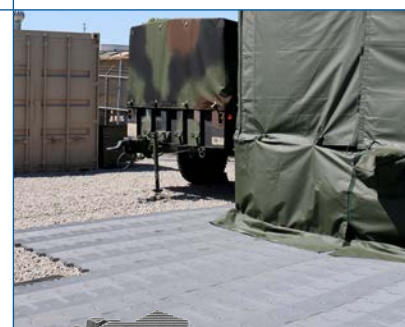

Supa-Trac™ X-Press

Medium Duty Event Flooring and Pedestrian Access

Part of the MacroTrac family of portable flooring and temporary roadway products in the Americas, Supa-Trac X-Press is the ultimate lightweight pedestrian matting system. Sharing the traditional Supa-Trac design, it conforms to almost all ground types and conditions, yet it is thinner and has a lighter panel weight. At only 3.3 pounds per panel, this portable matting product is easy to handle and requires no tools for installation making it among the fastest mat on the market to install and remove.

Supa-Trac X-Press can be laid over any shape and area, and its durability makes it the ideal temporary matting solution for exhibitions, access routes, tent matting and pedestrian pathways. ADA-compliant edging ramps are also available to reduce the risk of tripping hazards.

 MacroTrac flooring products are 100% recyclable.

PRODUCT INFORMATION

Panel Size: **39.0 x 11.3 x 1.1" (L x W x H)**

Panel Area: **2.30 Sq Ft**

Panel Weight: **3.3 lbs**

High-Impact Polypropylene with UV Inhibitors