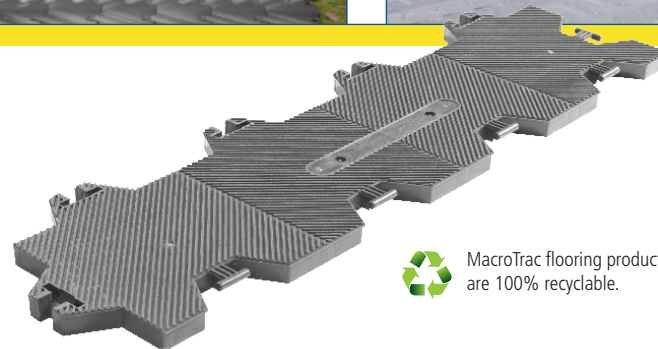

Supa-Trac™ X-Press

Medium Duty Event Flooring and Pedestrian Access

Part of the MacroTrac family of portable flooring and temporary roadway products in the Americas, Supa-Trac X-Press is the ultimate lightweight pedestrian matting system. Sharing the traditional Supa-Trac design, it conforms to almost all ground types and conditions, yet it is thinner and has a lighter panel weight. At only 3.3 pounds per panel, this portable matting product is easy to handle and requires no tools for installation making it among the fastest mat on the market to install and remove.

Supa-Trac X-Press can be laid over any shape and area, and its durability makes it the ideal temporary matting solution for exhibitions, access routes, tent matting and pedestrian pathways. ADA-compliant edging ramps are also available to reduce the risk of tripping hazards.

 MacroTrac flooring products are 100% recyclable.

PRODUCT INFORMATION

Panel Size: **39.0 x 11.3 x 1.1" (L x W x H)**

Panel Area: **2.30 Sq Ft**

Panel Weight: **3.3 lbs**

High-Impact Polypropylene with UV Inhibitors